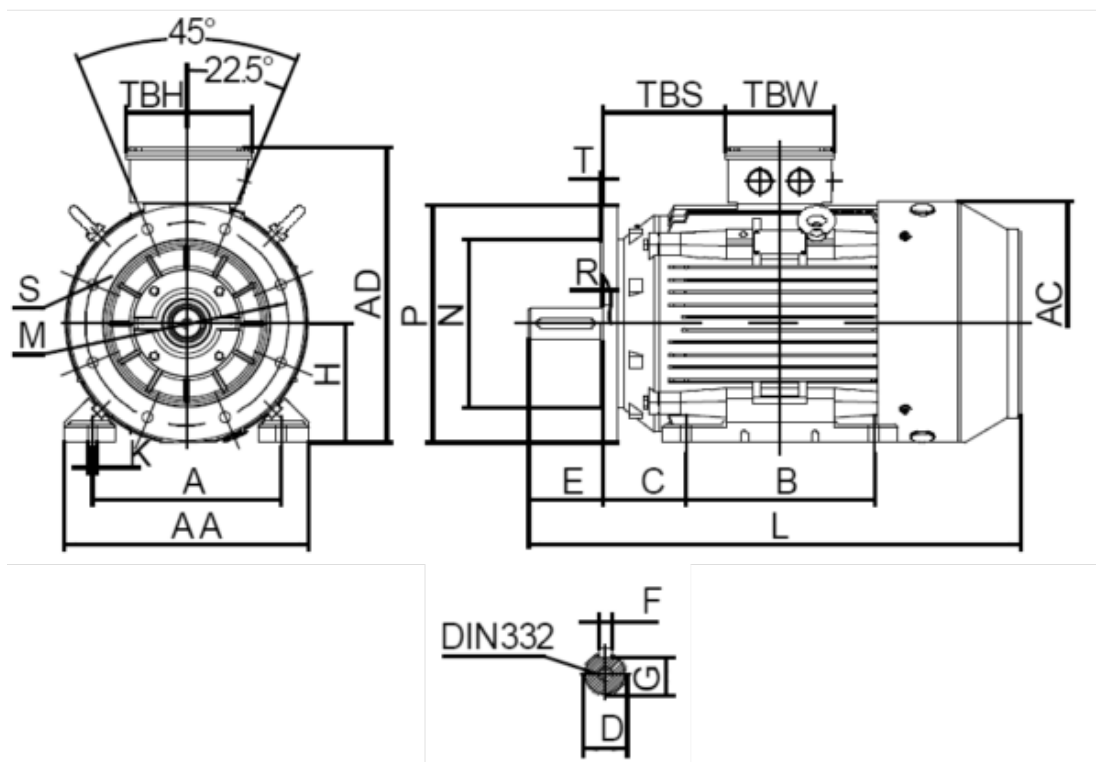

Data Sheet

Article number: 250303000627

Description: Kleedrive T3C 225M-6 30.0KW 900 rpm
3x400/690V 50HZ IP55 B35 Eff=92,9%

Measures

A = 356	F = 18	TBW = 186
AA = 440	G = 53	
AC = Ø459	H = 225	
AD = 558	HD = 333	
B = 311	K = Ø19	
C = 149	L = 835	
D = Ø60	TBH = 233	
E = 140	TBS = 211.5	